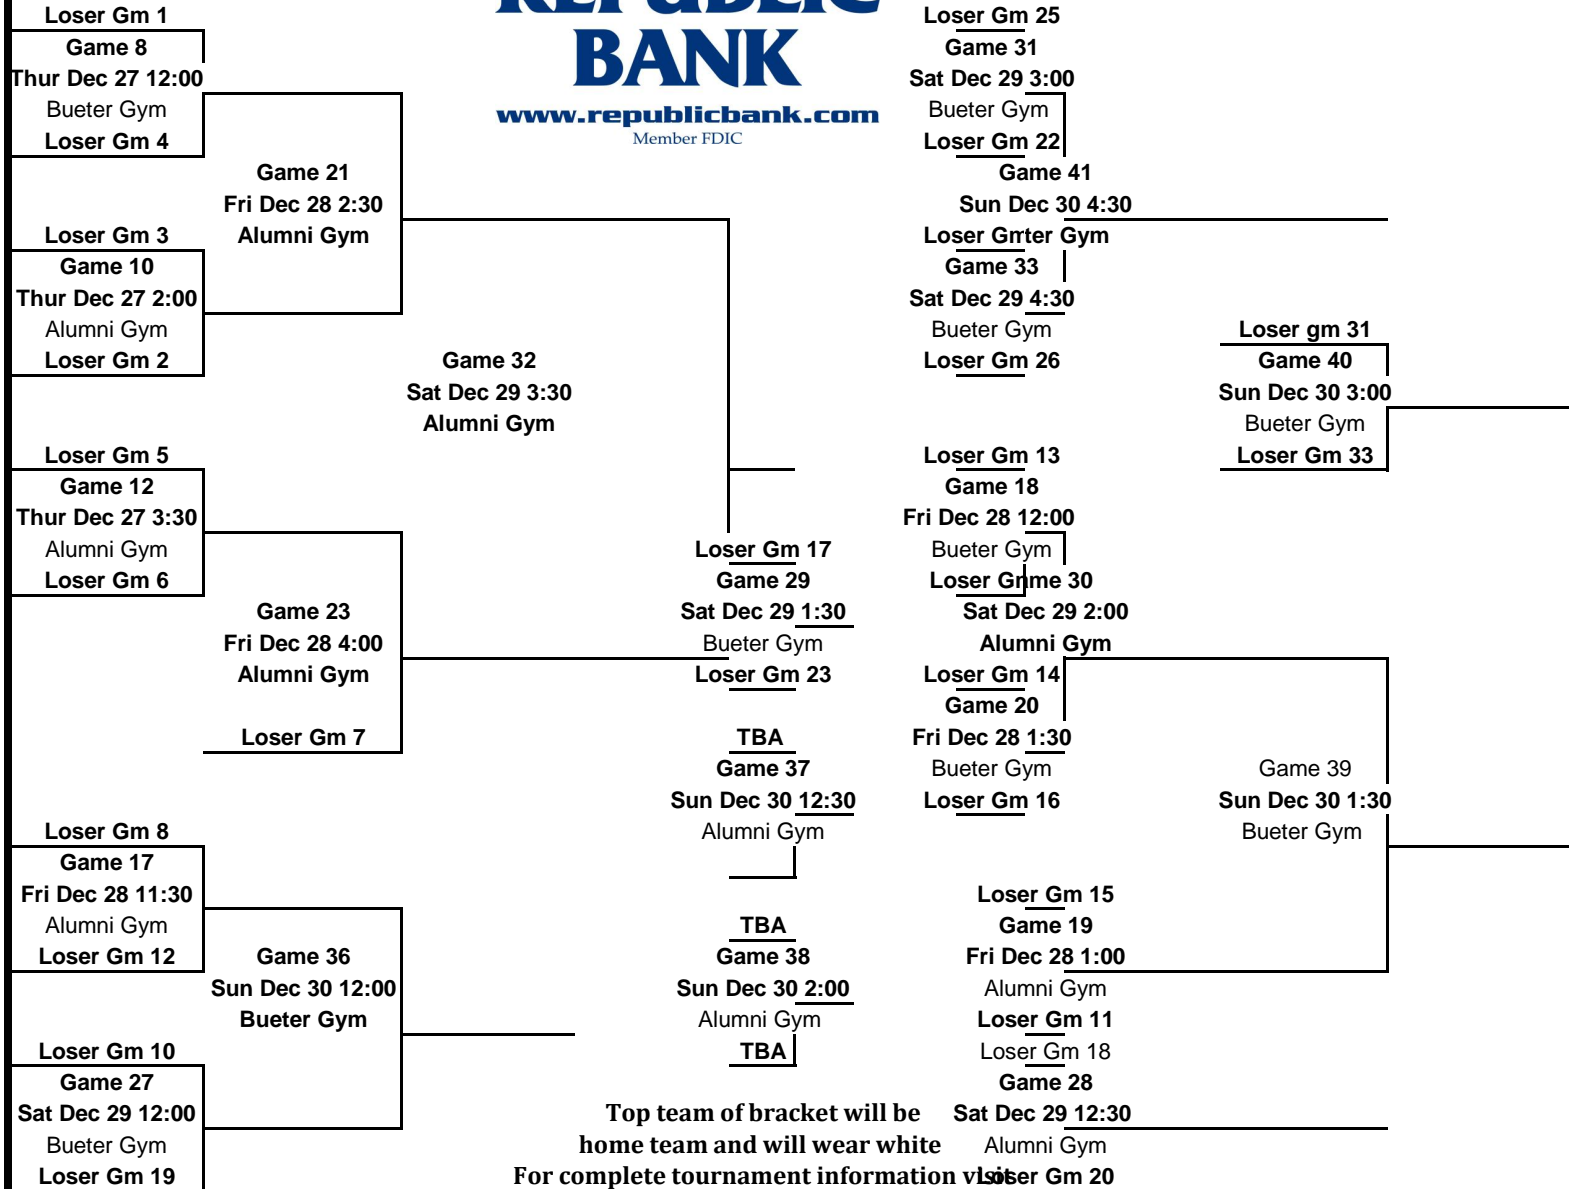

Loser Gm 34
Game 42
Sun Dec 30 6:00
Bueter Gym
Loser Gm 35

3rd Place

2012 REPUBLIC BANK HOLIDAY CLASSIC

DECEMBER 26-30, 2012

LEXINGTON CATHOLIC HIGH SCHOOL

REPUBLIC BANK

www.republicbank.com
Member FDIC

Top team of bracket will be home team and will wear white
For complete tournament information visit www.lexingtoncatholic.com