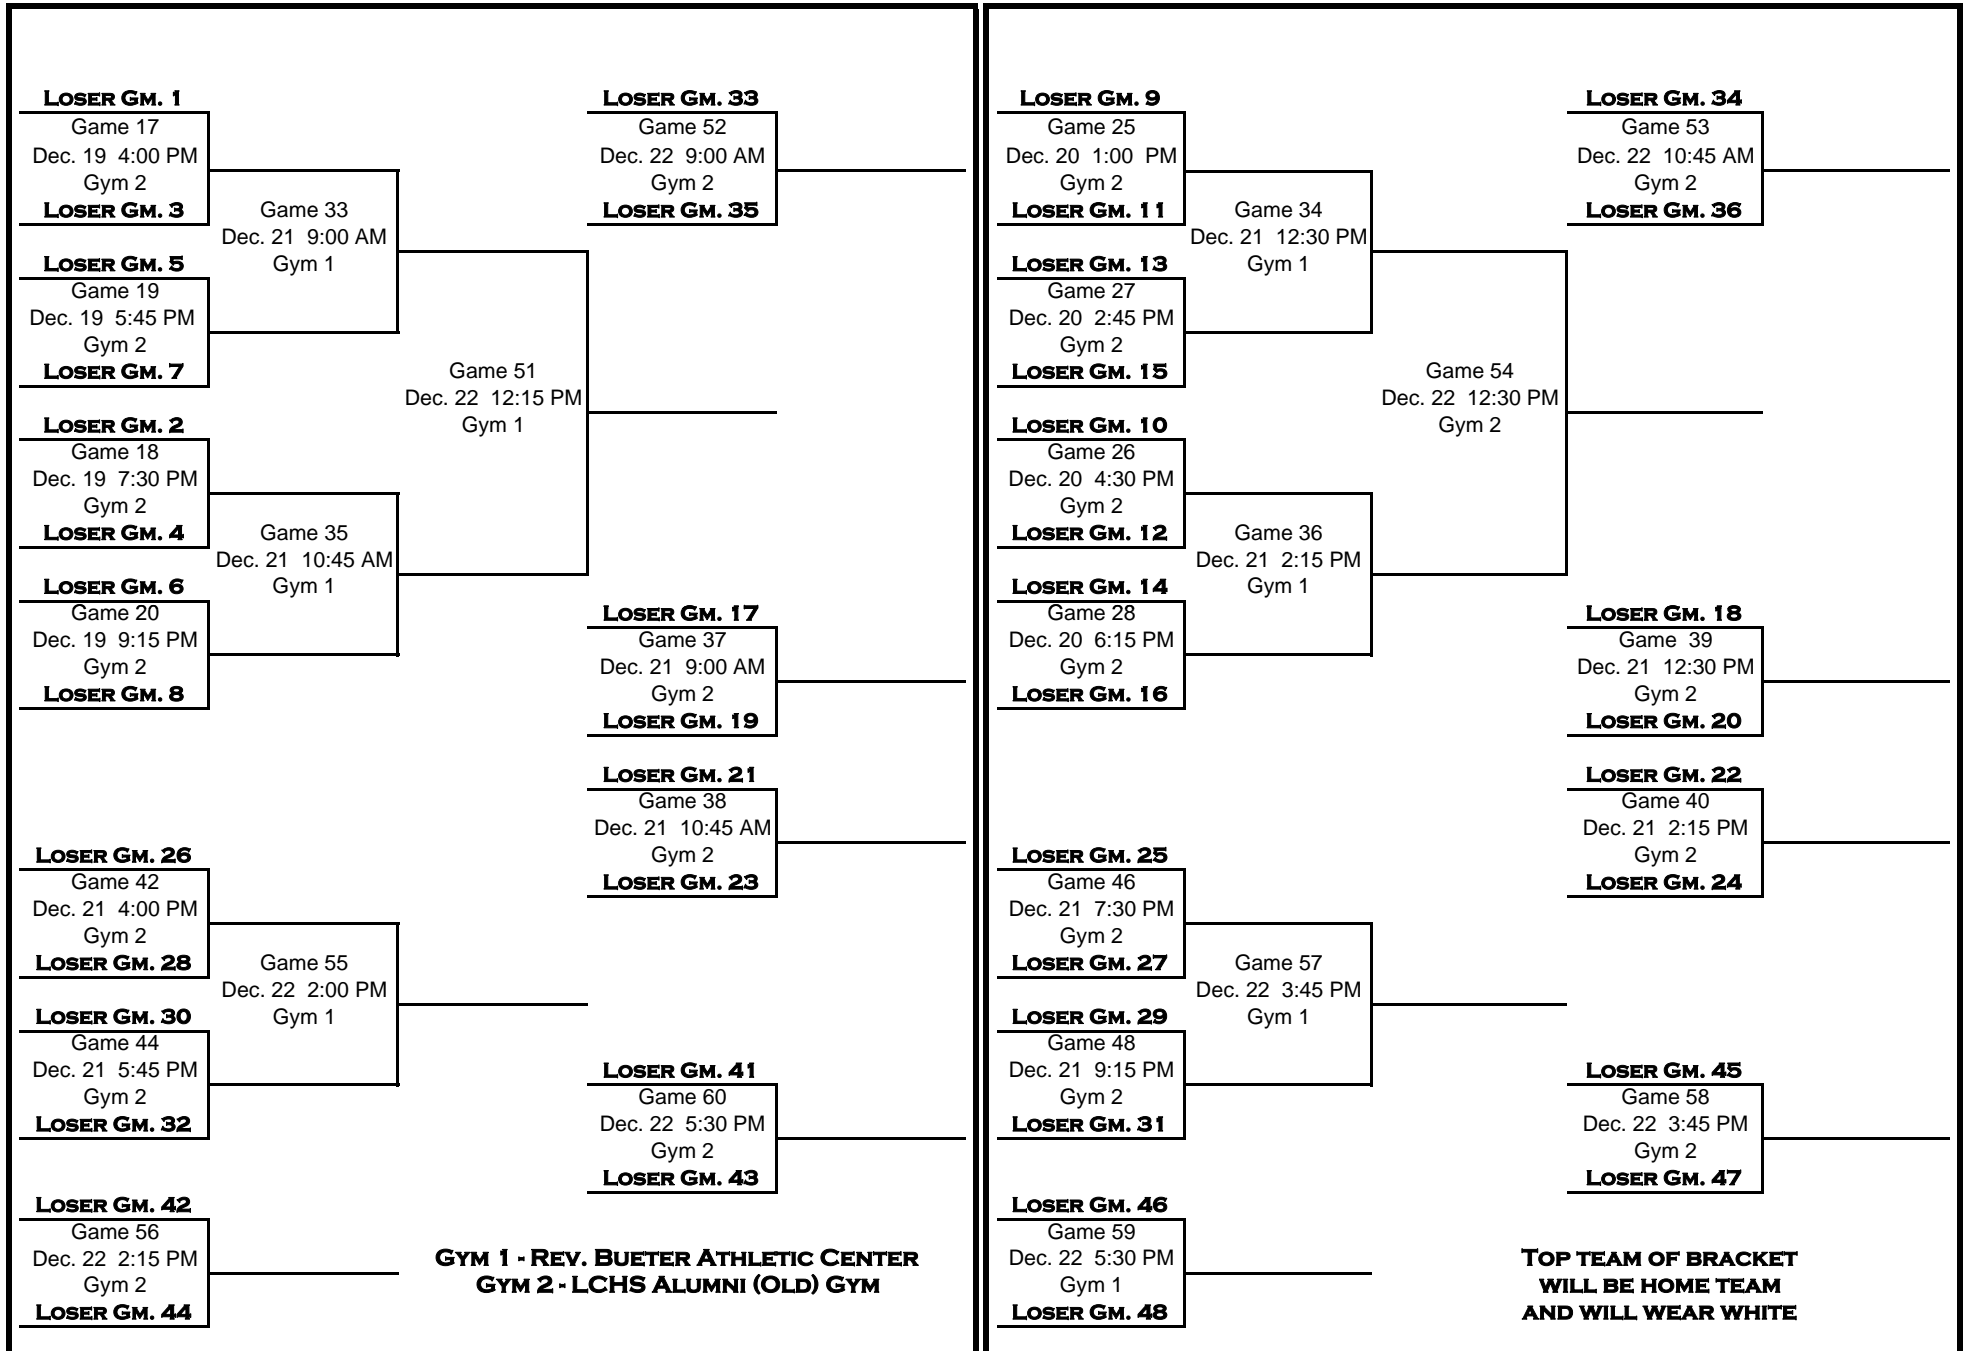

2009 REPUBLIC BANK HOLIDAY CLASSIC

CONSOLATION BRACKETS

Friday December 18, 2009

Bueter Gym	#1
Game 1	10:00
3	7:00
5	8:30
7	5:30

Alumni Gym	#2
Game 2	5:30
4	7:00
6	8:30
8	10:00

Saturday December 19, 2009

Bueter Gym	#1
Game 9	9:30
11	11:15
13	1:00
15	2:45
21	4:30
23	6:15
22	8:00
24	9:45

Alumni Gym	#2
10	9:00
12	10:45
14	12:30
16	2:15
17	4:00
19	5:45
18	7:30
20	9:15

Sunday December 20, 2009

Bueter Gym	#1
29	1:30
31	3:15
30	5:00
32	6:45

Alumni Gym	#2
25	1:00
27	2:45
26	4:30
28	6:15

Monday December 21, 2009

Bueter Gym	#1
33	9:00
35	10:45
34	12:30
36	2:15
41	4:00
43	5:45
45	7:30
47	9:15

Alumni Gym	#2
37	9:00
38	10:45
39	12:30
40	2:15
42	4:00
44	5:45
46	7:30
48	9:15

Tuesday December 22, 2009

Bueter Gym	#1
49	9:00
50	10:45
51	12:15
55	2:00
57	3:45
59	5:30
61	7:30

Alumni Gym	#2
52	9:00
53	10:45
54	12:30
56	2:15
58	3:45
60	5:30